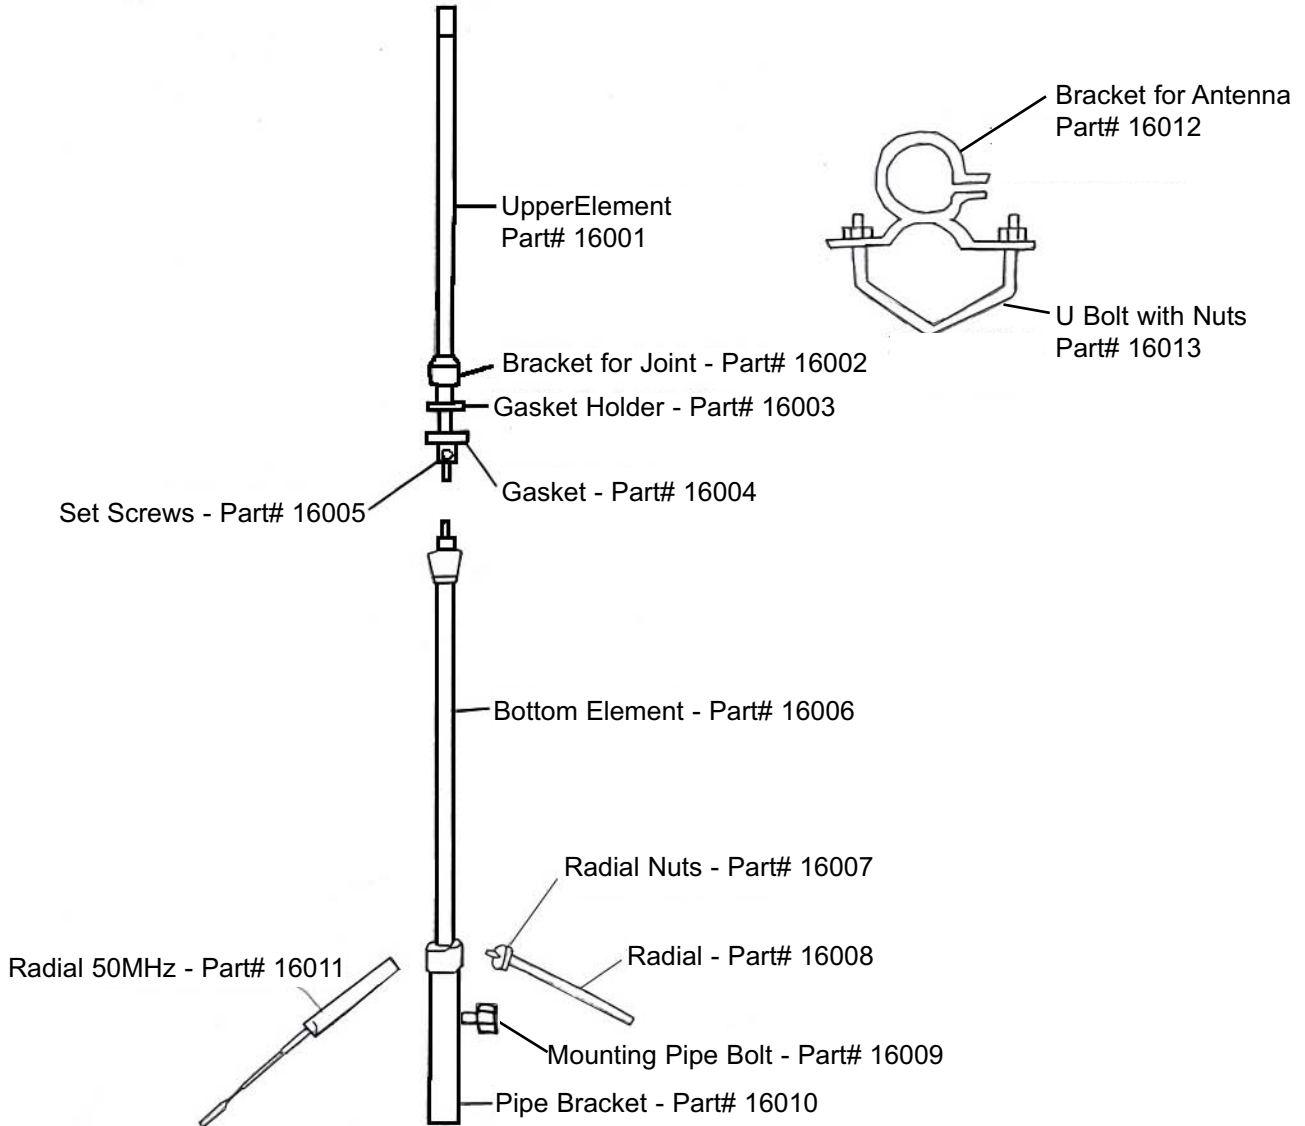

DIAMOND ANTENNA

V2000

Parts List

DIAMOND ANTENNA Products are distributed by RF PARTS COMPANY

435 S. Pacific Street • San Marcos, CA 92078 • (760) 744-0900

www.diamondantenna.net