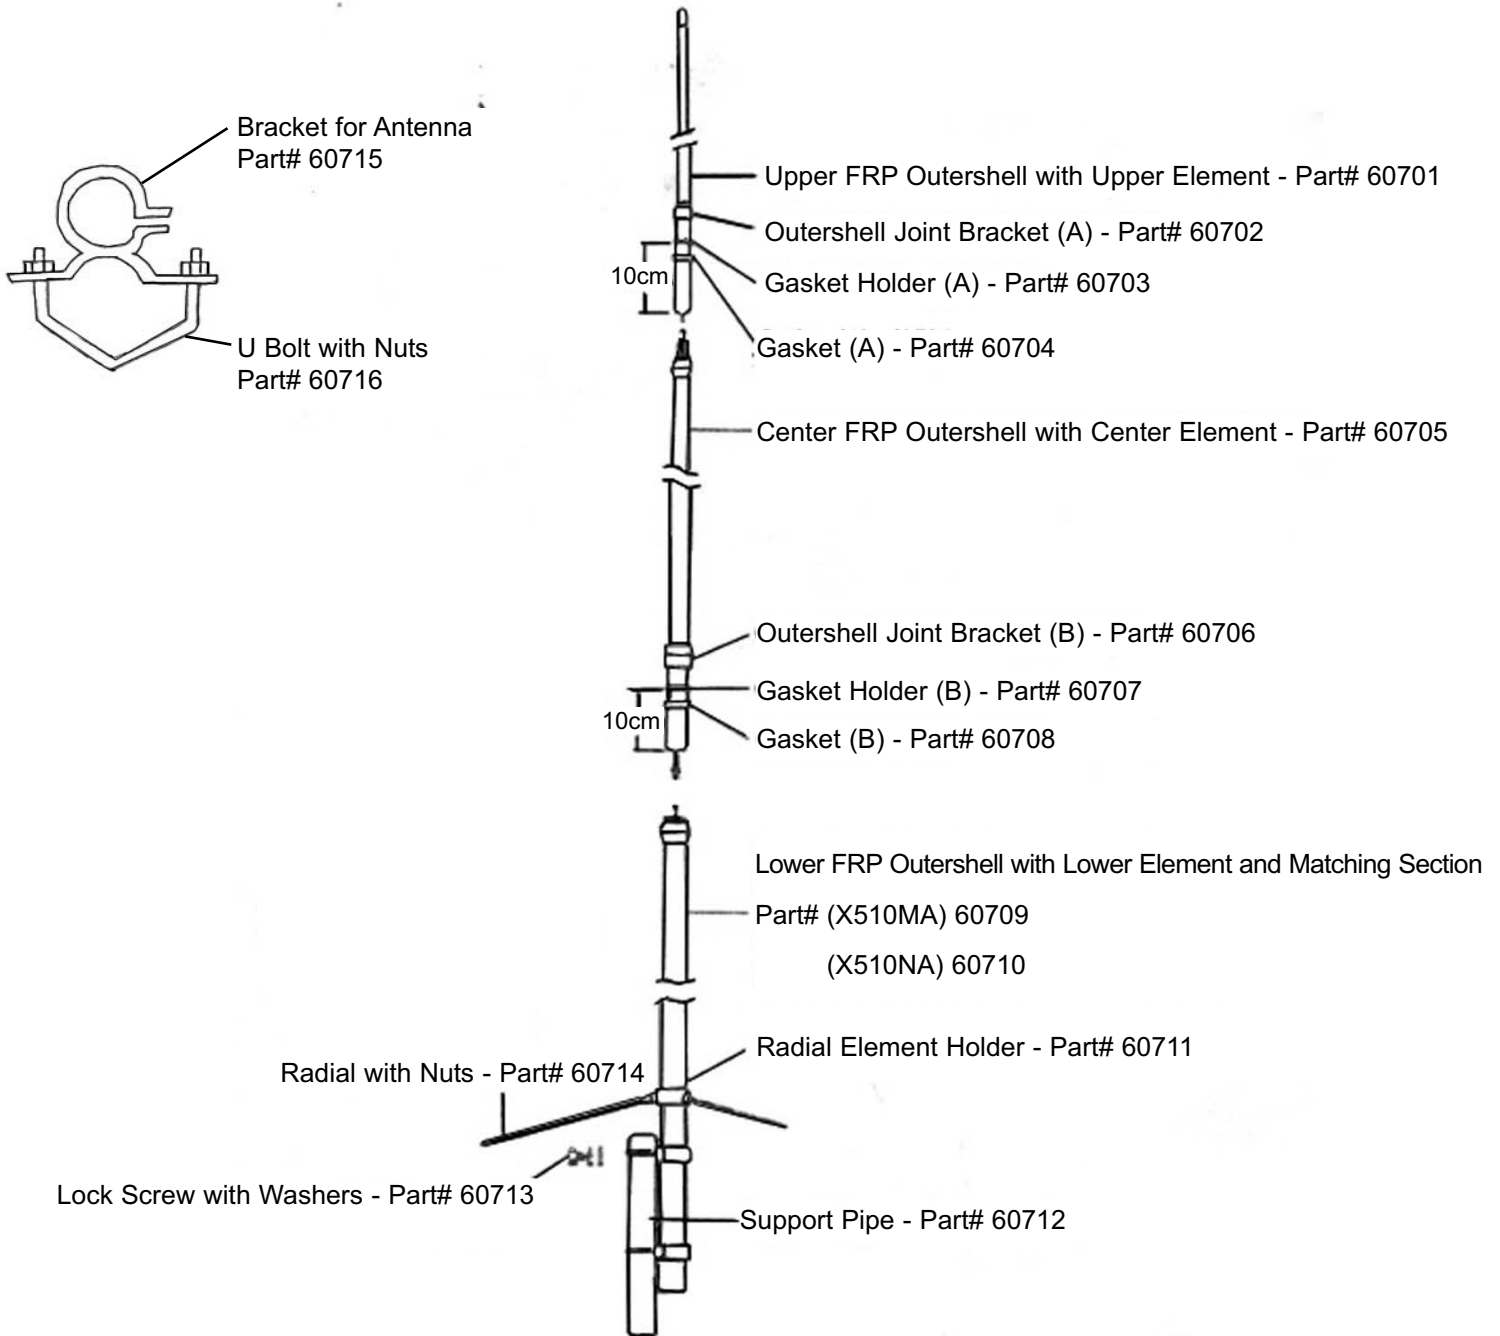

DIAMOND ANTENNA

X510MA/X510NA

Parts List

DIAMOND ANTENNA Products are distributed by RF PARTS COMPANY

435 S. Pacific Street • San Marcos, CA 92078 • (760) 744-0900

www.diamondantenna.net