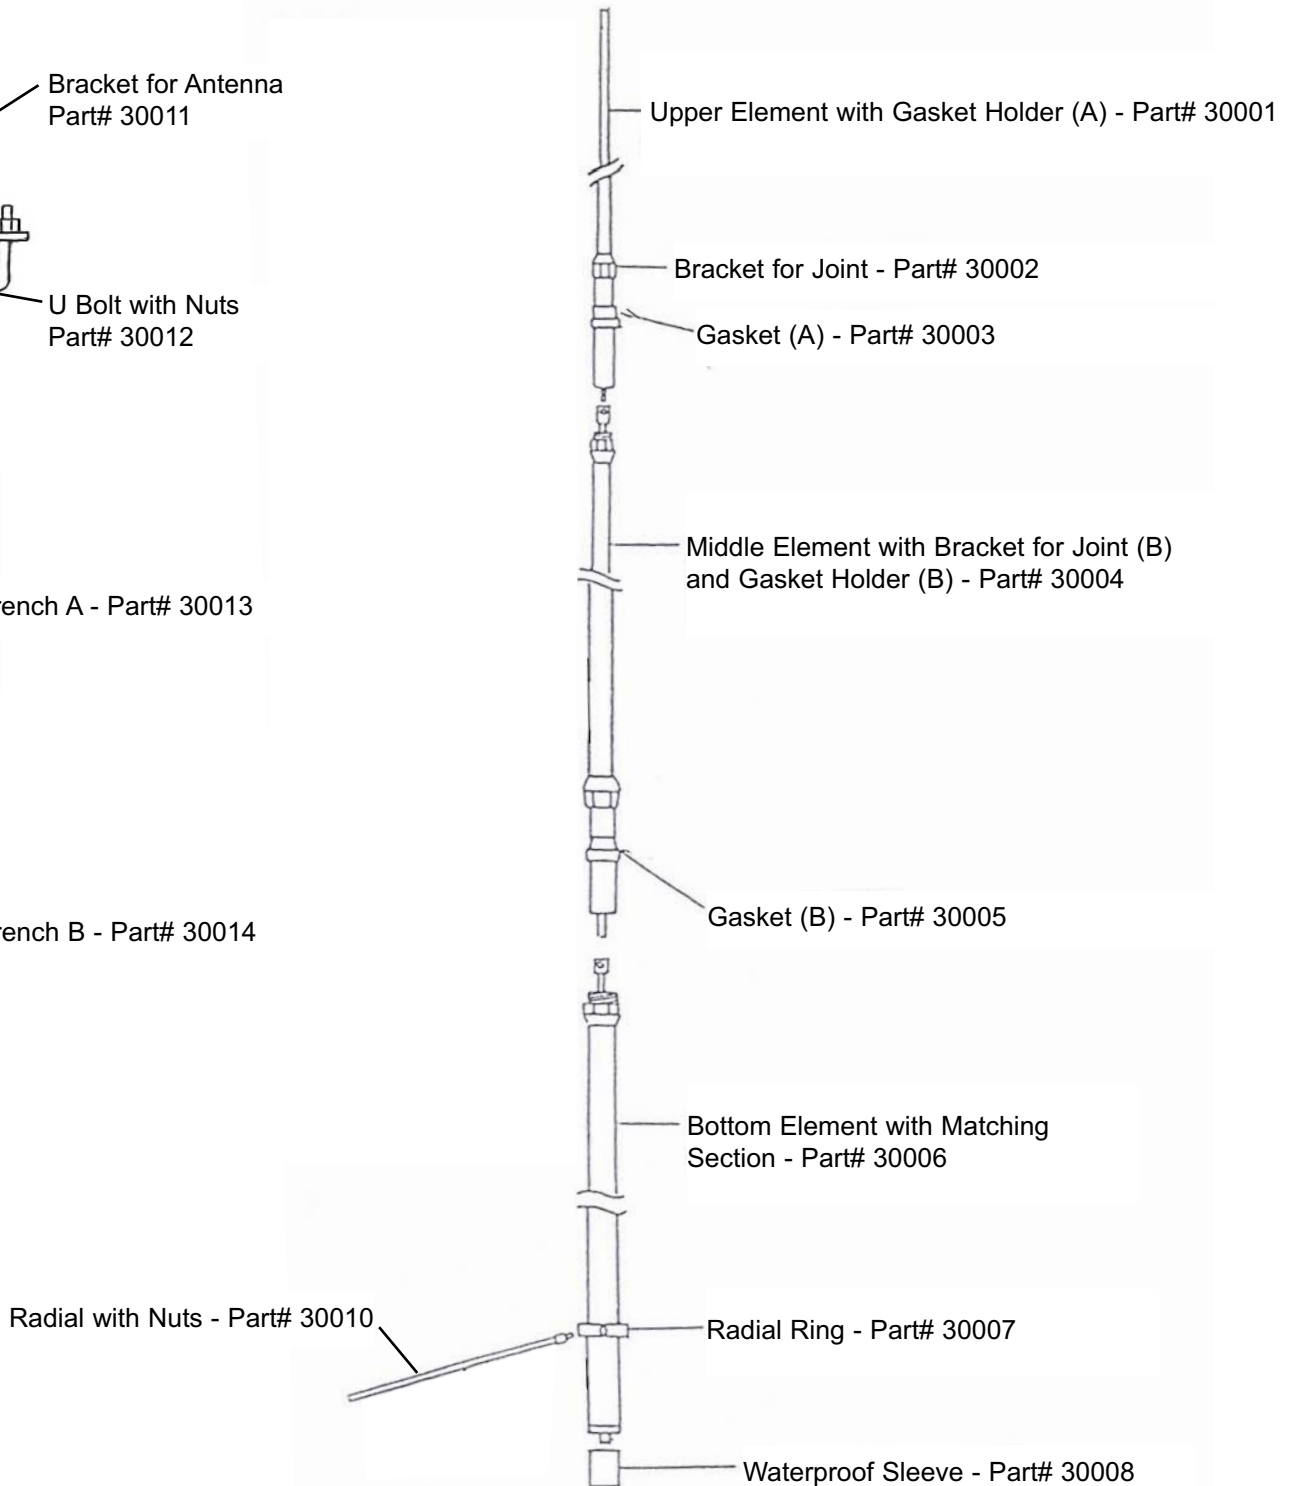

DIAMOND ANTENNA

X500HNA

Parts List

Wrench A - Part# 30013

Wrench B - Part# 30014

DIAMOND ANTENNA Products are distributed by RF PARTS COMPANY

435 S. Pacific Street • San Marcos, CA 92078 • (760) 744-0900

www.diamondantenna.net