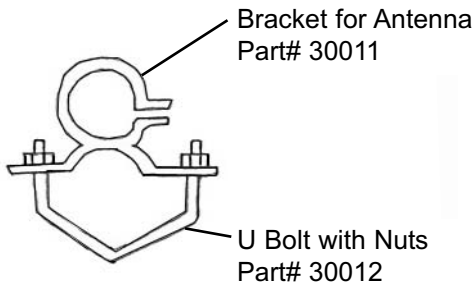

DIAMOND ANTENNA

X500HNA

Parts List

Wrench A - Part# 30013

Wrench B - Part# 30014

DIAMOND ANTENNA Products are distributed by RF PARTS COMPANY

435 S. Pacific Street • San Marcos, CA 92078 • (760) 744-0900

www.diamondantenna.net